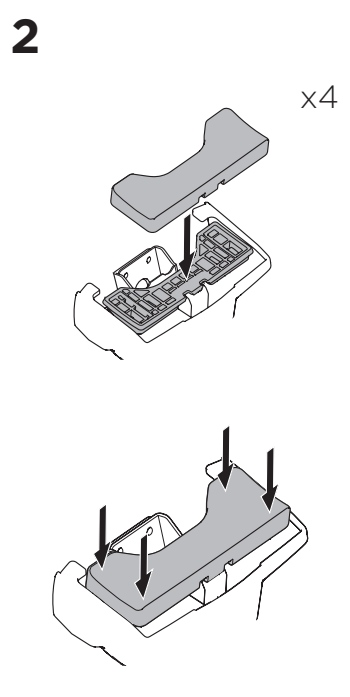

1

Kit 145246

AUDI Q3 Sportback, 5-dr SUV, 20-

ISO 11154-E

THULE WingBar Evo	THULE WingBar Edge	THULE WingBar	THULE SquareBar Evo	Evo X (scale)	Edge X (scale)
AUDI Q3 Sportback, 5-dr SUV, 20-				45,5	F
THULE ProBar Evo	THULE SlideBar Evo				X (mm/inch)
AUDI Q3 Sportback, 5-dr SUV, 20-				1106 mm / 43 1/2"	

THULE WingBar Evo	THULE WingBar Edge	THULE WingBar	THULE SquareBar Evo	Evo Y (scale)	Edge Y (scale)
AUDI Q3 Sportback, 5-dr SUV, 20-				38,5	B
THULE ProBar Evo	THULE SlideBar Evo				Y (mm/inch)
AUDI Q3 Sportback, 5-dr SUV, 20-				1036 mm / 40 3/4"	

	W (mm/inch)	Z (mm/inch)
AUDI Q3 Sportback, 5-dr SUV, 20-	695 mm / 27 3/8"	270 mm / 10 5/8"