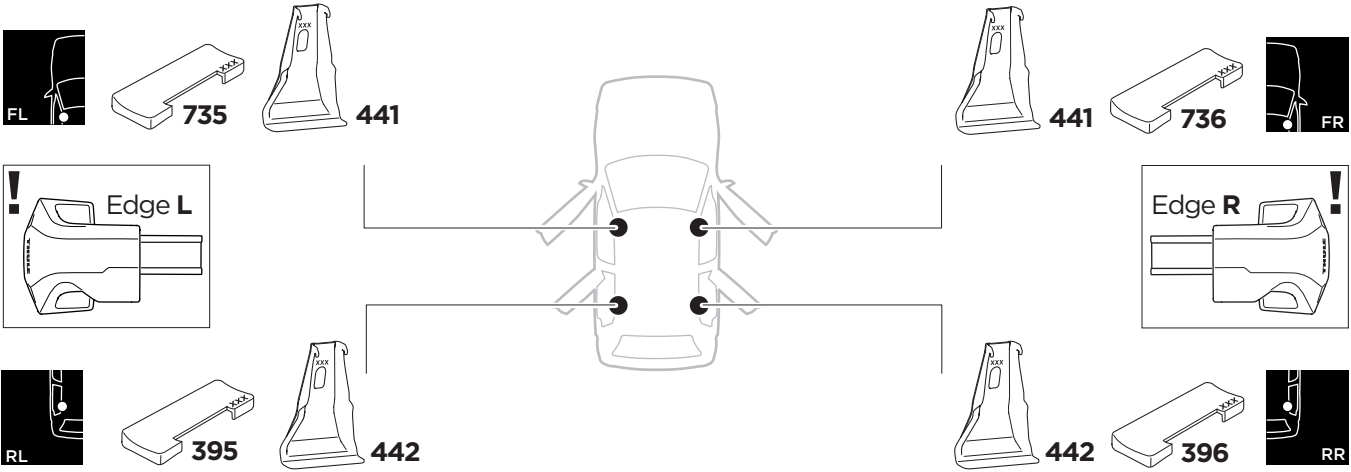

1

Kit 145246

AUDI Q3 Sportback, 5-dr SUV, 20-

ISO 11154-E

THULE WingBar Evo	THULE WingBar Edge	THULE WingBar	THULE SquareBar Evo	Evo X (scale)	Edge X (scale)
AUDI Q3 Sportback, 5-dr SUV, 20-				45,5	F
THULE ProBar Evo	THULE SlideBar Evo				X (mm/inch)
AUDI Q3 Sportback, 5-dr SUV, 20-				1106 mm / 43 1/2"	

THULE WingBar Evo	THULE WingBar Edge	THULE WingBar	THULE SquareBar Evo	Evo Y (scale)	Edge Y (scale)
AUDI Q3 Sportback, 5-dr SUV, 20-				38,5	B
THULE ProBar Evo	THULE SlideBar Evo				Y (mm/inch)
AUDI Q3 Sportback, 5-dr SUV, 20-				1036 mm / 40 3/4"	

	W (mm/inch)	Z (mm/inch)
AUDI Q3 Sportback, 5-dr SUV, 20-	695 mm / 27 3/8"	270 mm / 10 5/8"