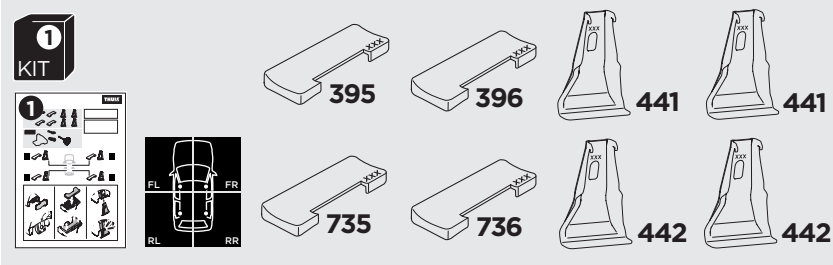

1

Kit 145246

AUDI Q3 Sportback, 5-dr SUV, 20-

ISO 11154-E

THULE WingBar Evo	THULE WingBar Edge	THULE WingBar	THULE SquareBar Evo	Evo X (scale)	Edge X (scale)
AUDI Q3 Sportback, 5-dr SUV, 20-				45,5	F
THULE ProBar Evo	THULE SlideBar Evo				X (mm/inch)
AUDI Q3 Sportback, 5-dr SUV, 20-				1106 mm / 43 1/2"	

THULE WingBar Evo	THULE WingBar Edge	THULE WingBar	THULE SquareBar Evo	Evo Y (scale)	Edge Y (scale)
AUDI Q3 Sportback, 5-dr SUV, 20-				38,5	B
THULE ProBar Evo	THULE SlideBar Evo				Y (mm/inch)
AUDI Q3 Sportback, 5-dr SUV, 20-				1036 mm / 40 3/4"	

	W (mm/inch)	Z (mm/inch)
AUDI Q3 Sportback, 5-dr SUV, 20-	695 mm / 27 3/8"	270 mm / 10 5/8"