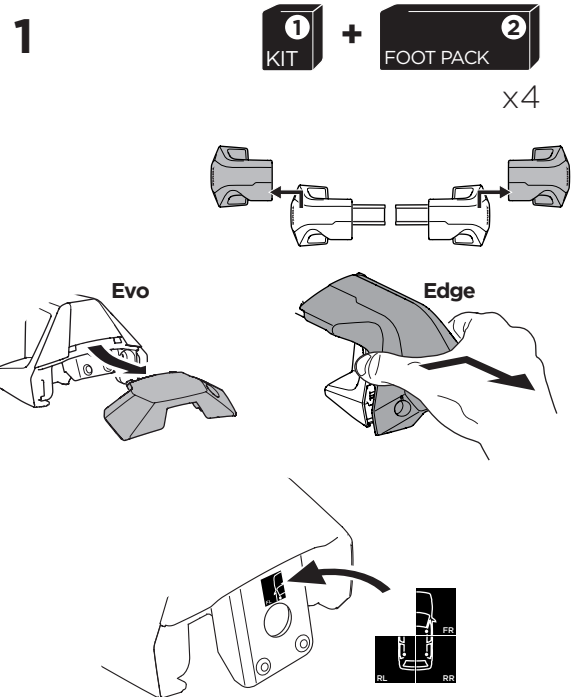

1

Kit 145246

AUDI Q3 Sportback, 5-dr SUV, 20-

ISO 11154-E

THULE WingBar Evo	THULE WingBar Edge	THULE WingBar	THULE SquareBar Evo	Evo X (scale)	Edge X (scale)
AUDI Q3 Sportback, 5-dr SUV, 20-				45,5	F
THULE ProBar Evo	THULE SlideBar Evo				X (mm/inch)
AUDI Q3 Sportback, 5-dr SUV, 20-				1106 mm / 43 1/2"	

THULE WingBar Evo	THULE WingBar Edge	THULE WingBar	THULE SquareBar Evo	Evo Y (scale)	Edge Y (scale)
AUDI Q3 Sportback, 5-dr SUV, 20-				38,5	B
THULE ProBar Evo	THULE SlideBar Evo				Y (mm/inch)
AUDI Q3 Sportback, 5-dr SUV, 20-				1036 mm / 40 3/4"	

	W (mm/inch)	Z (mm/inch)
AUDI Q3 Sportback, 5-dr SUV, 20-	695 mm / 27 3/8"	270 mm / 10 5/8"