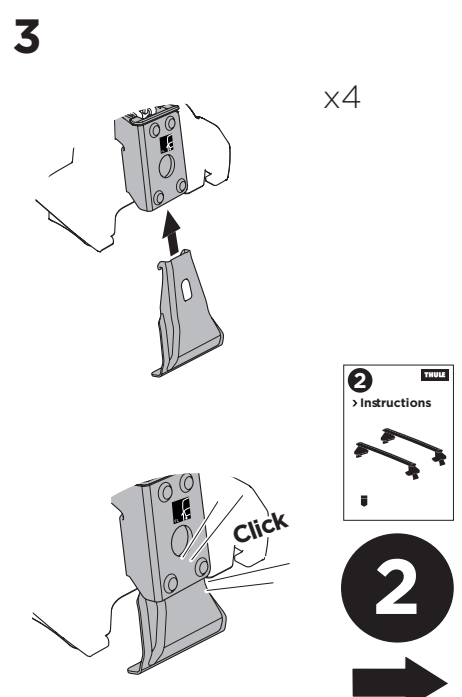

1

Kit 145246

AUDI Q3 Sportback, 5-dr SUV, 20-

ISO 11154-E

THULE WingBar Evo	THULE WingBar Edge	THULE WingBar	THULE SquareBar Evo	Evo X (scale)	Edge X (scale)
AUDI Q3 Sportback, 5-dr SUV, 20-				45,5	F
THULE ProBar Evo	THULE SlideBar Evo				X (mm/inch)
AUDI Q3 Sportback, 5-dr SUV, 20-				1106 mm / 43 1/2"	

THULE WingBar Evo	THULE WingBar Edge	THULE WingBar	THULE SquareBar Evo	Evo Y (scale)	Edge Y (scale)
AUDI Q3 Sportback, 5-dr SUV, 20-				38,5	B
THULE ProBar Evo	THULE SlideBar Evo				Y (mm/inch)
AUDI Q3 Sportback, 5-dr SUV, 20-				1036 mm / 40 3/4"	

	W (mm/inch)	Z (mm/inch)
AUDI Q3 Sportback, 5-dr SUV, 20-	695 mm / 27 3/8"	270 mm / 10 5/8"